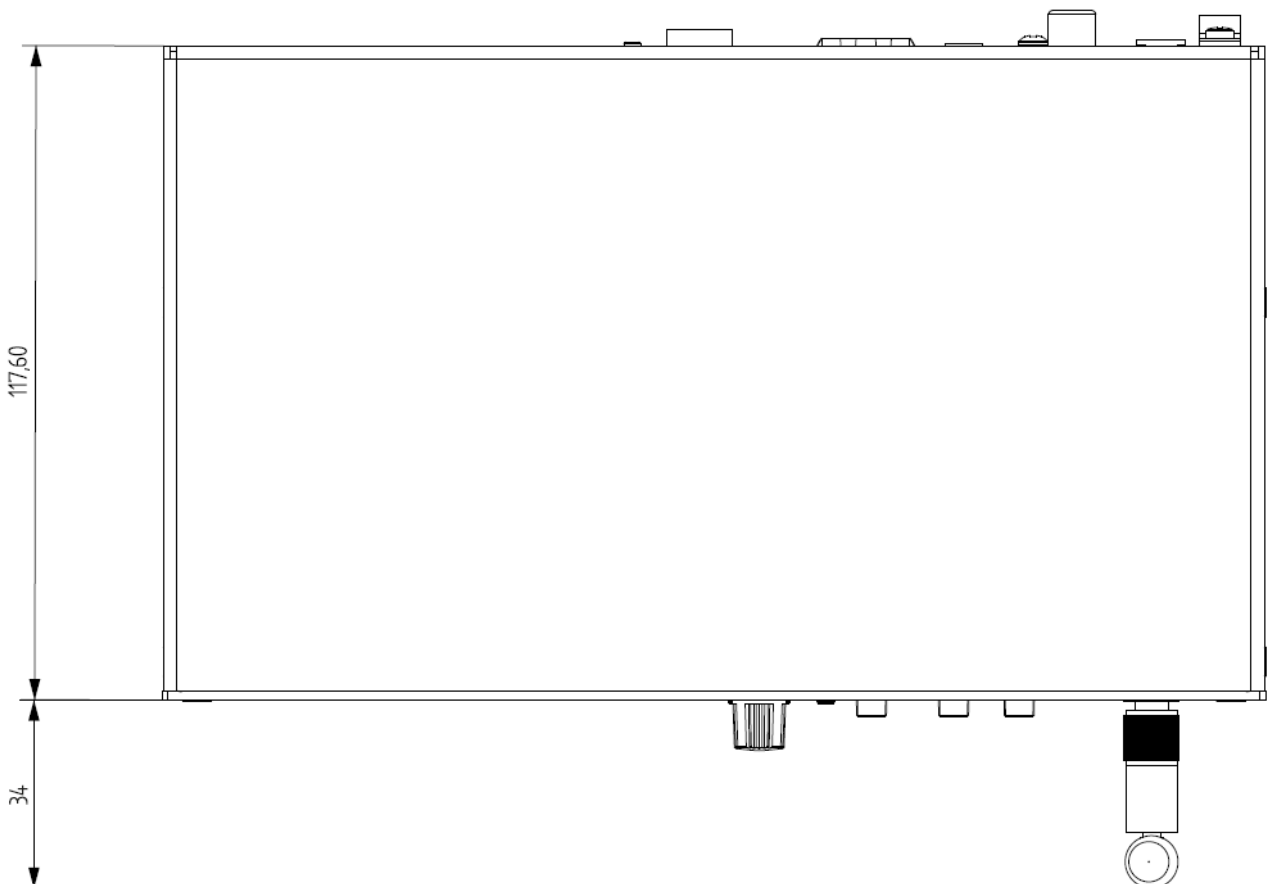

ACCESSORIES

- 1UHRMKIT (1RU Rack mount kit)

MECHANICAL DIAGRAMS

TECHNICAL SPECIFICATIONS

DIGITAL ENGINE		
Processor	MIPS Single Core 64bits 580MHz	
AUDIO CONVERTERS		
Sampling rate	48kHz	
Resolution	16bit	
Bit rate	32~320kbps	
Frequency response	5Hz - 24kHz (-3dB)	
MEDIA PLAYER		
Audio sources	Local storage (USB & microSD), Internet radio, AirPlay, DLNA	
Dynamic range	From -80 dB to 0 dB	
THD + Noise	< 0.008% (1kHz, 1Vrms)	
ANALOGUE AUDIO OUTPUTS		
Number of outputs	2 x Stereo output (unbalanced)	
Connection type	RCA estéreo, minijack 3,5mm	
Max output level	6dBV / 5k ohm	
Output impedance	460 ohm	
Dynamic range	TBC	
Crosstalk	TBC	
CONNECTIVITY		
Ethernet	RJ 45 10/100Mbps	
Wi-Fi	2.4GHz Wi-Fi, 802.11 b/g/n	
Wi-Fi antenna	Front panel	
Programing and control	Web Application, RePLAYER & Ecler Gallery. Third party integration: J SON	
REMOTE CONTROL CONNECTIONS		
GPIs	2 ports, Dry contact to ground, 3 pin Terminal block	
REAL-TIME CLOCK		
Retention time	240 hours aprox.	
Accuracy	±1 minute / month	
MONITORING AND CONTROL		
Display	LCD Alphanumeric 2x16 cells	
LED indicators	Front panel: NET, SP, SD, Power Rear panel: Wifi	
Buttons	Front panel: Encoder, Enter, Esc, Play/pause, Next, Prev, Stop Rear panel: Factory Defaults / Fail Safe (pin-hole)	
LOCAL STORAGE		
Micro SD	Front panel micro SD slot Supports micro SD SDXC	
USB	Front panel USB female connector Support USB 2.0 High Speed (480 Mbps)	
Capacity	Up to 2TB	